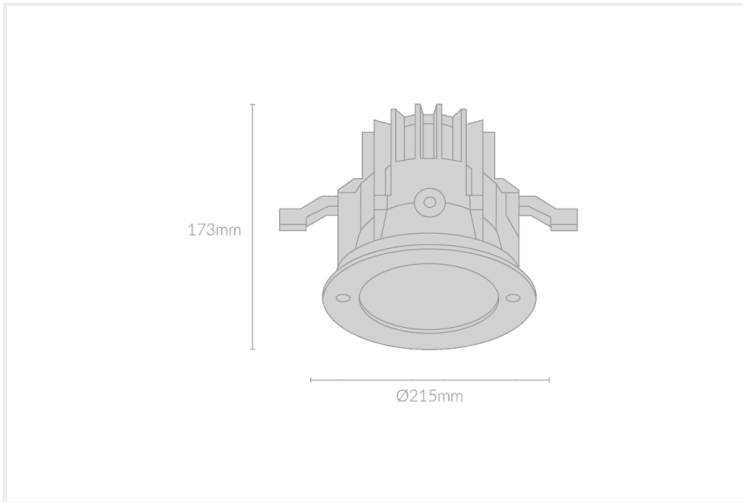

# AME ADJUSTABLE DOWNLIGHT 215

AME.AD215.26.SSL..30.10.

Ame, Collections, Outdoor

<b>Mounting</b>	Recessed
<b>Wattage</b>	26W
<b>Voltage</b>	DC24V
<b>Dimensions</b>	(D) Ø215mm x (H) 173mm
<b>Cut Out Dimensions</b>	(D) Ø205mm
<b>Finish</b>	Stainless Steel
<b>CCT</b>	3000K
<b>Beam Angle</b>	10°
<b>Material</b>	Stainless Steel 316 & Aluminium Body
<b>IP Rating</b>	IP67
<b>IK Rating</b>	IK09
<b>Luminous Flux</b>	1650lm
<b>CRI</b>	>92+
<b>Colour Deviation</b>	<3 SDCM
<b>Lifetime</b>	50,000 hours
<b>Warranty</b>	5 years
<b>Luminaires Type</b>	Outdoor

## Control Gear