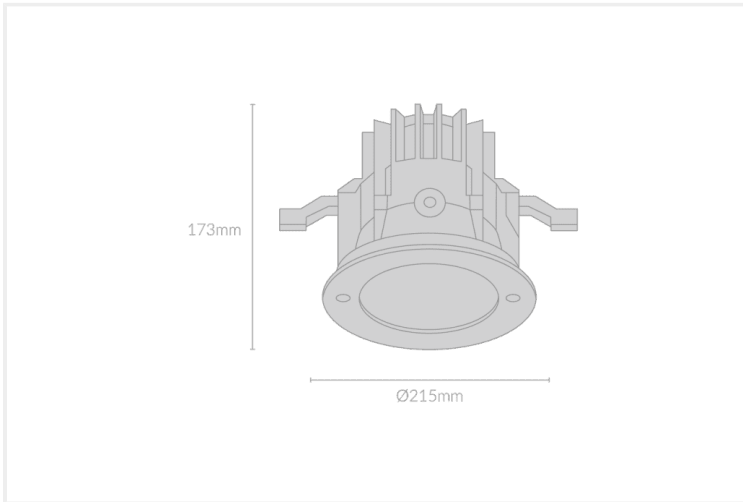

AME ADJUSTABLE DOWNLIGHT 215

AME.AD215.26.SSL..30.15.

Ame, Collections, Outdoor

Mounting	Recessed
Wattage	26W
Voltage	DC24V
Dimensions	(D) Ø215mm x (H) 173mm
Cut Out Dimensions	(D) Ø205mm
Finish	Stainless Steel
CCT	3000K
Beam Angle	15°
Material	Stainless Steel 316 & Aluminium Body
IP Rating	IP67
IK Rating	IK09
Luminous Flux	1650lm
CRI	>92+
Colour Deviation	<3 SDCM
Lifetime	50,000 hours
Warranty	5 years
Luminaires Type	Outdoor