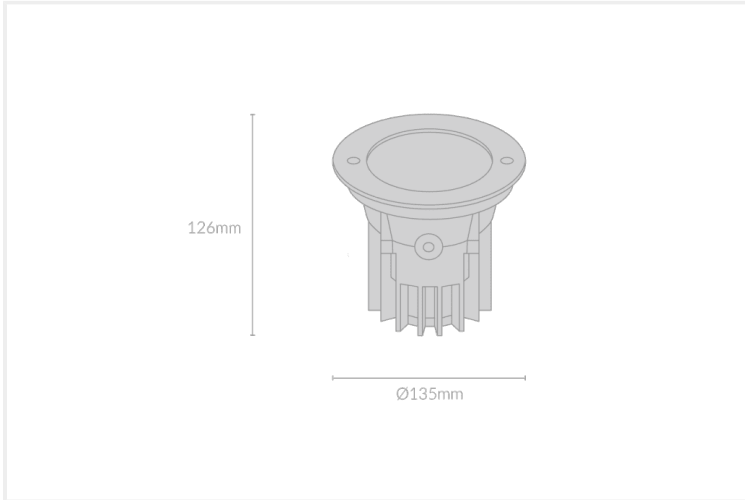

AME ADJUSTABLE UPLIGHT 135

AME.AU135.8.SSL..30.10.

Ame, Collections, Outdoor

Mounting	Recessed
Wattage	8W
Voltage	DC24V
Dimensions	(D) Ø135mm x (H) 125mm
Cut Out Dimensions	(D) Ø125mm
Finish	Stainless Steel
CCT	3000K
Beam Angle	10°
Material	Stainless Steel 316 & Aluminium Body
IP Rating	IP67
IK Rating	IK09
Luminous Flux	500lm
CRI	>92+
Colour Deviation	<3 SDCM
Lifetime	50,000 hours
Warranty	5 years
Luminaires Type	Outdoor