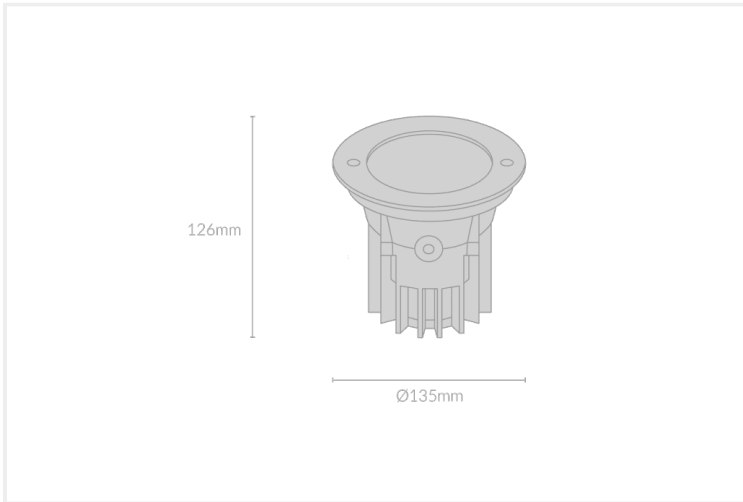

# AME ADJUSTABLE UPLIGHT 135

AME.AU135.8.SSL..30.15.

Ame, Collections, Outdoor

<b>Mounting</b>	Recessed
<b>Wattage</b>	8W
<b>Voltage</b>	DC24V
<b>Dimensions</b>	(D) Ø135mm x (H) 125mm
<b>Cut Out Dimensions</b>	(D) Ø125mm
<b>Finish</b>	Stainless Steel
<b>CCT</b>	3000K
<b>Beam Angle</b>	15°
<b>Material</b>	Stainless Steel 316 & Aluminium Body
<b>IP Rating</b>	IP67
<b>IK Rating</b>	IK09
<b>Luminous Flux</b>	500lm
<b>CRI</b>	>92+
<b>Colour Deviation</b>	<3 SDCM
<b>Lifetime</b>	50,000 hours
<b>Warranty</b>	5 years
<b>Luminaires Type</b>	Outdoor

## Control Gear