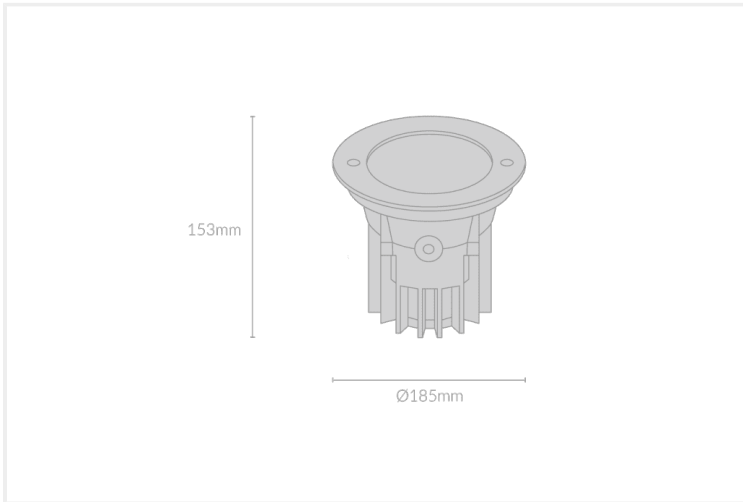

AME ADJUSTABLE UPLIGHT 185

AME.AU185.18.SSL..30.15.

Ame, Collections, Outdoor

Mounting	Recessed
Wattage	18W
Voltage	DC24V
Dimensions	(D) Ø185mm x (H) 153mm
Cut Out Dimensions	(D) Ø175mm
Finish	Stainless Steel
CCT	3000K
Beam Angle	15°
Material	Stainless Steel 316 & Aluminium Body
IP Rating	IP67
IK Rating	IK09
Luminous Flux	1100lm
CRI	>92+
Colour Deviation	<3 SDCM
Lifetime	50,000 hours
Warranty	5 years
Luminaires Type	Outdoor