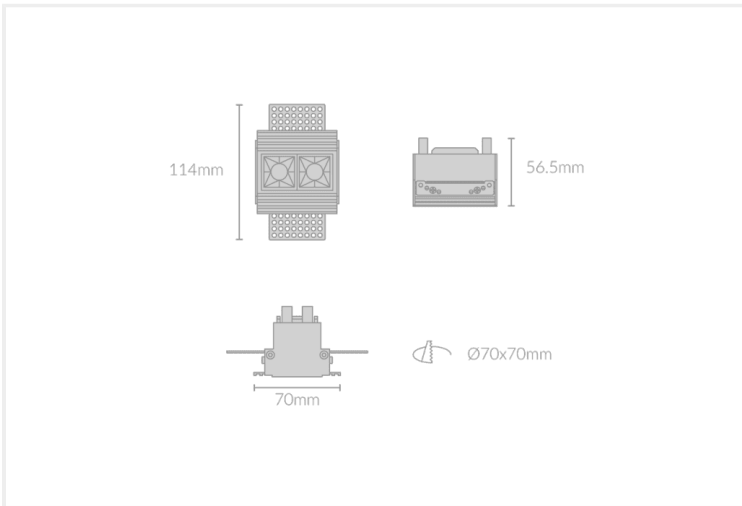

DOT PLASTER RECESSED 75

DOT.PR75.4.BLK.BLK.27.15.

Recessed

| | |
|---------------------------|-----------------------------------|
| Mounting | Plaster Recessed |
| Wattage | 4W |
| Voltage | 240V |
| Dimensions | (W) 114mm x (H) 56.5mm x (L) 70mm |
| Cut Out Dimensions | (W) 70mm x (L) 70mm |
| Finish | Black |
| Inner Trim Finish | Black |
| CCT | 2700K |
| Beam Angle | 15° |
| Material | Aluminium |
| IP Rating | IP23 |
| UGR | <19 |
| Luminous Flux | 310lm |
| CRI | >92+ |
| Colour Deviation | <2 SDCM |
| Lifetime | 50,000 hours |
| Warranty | 5 years |
| Luminaires Type | Recessed |
| Driver | Remote |