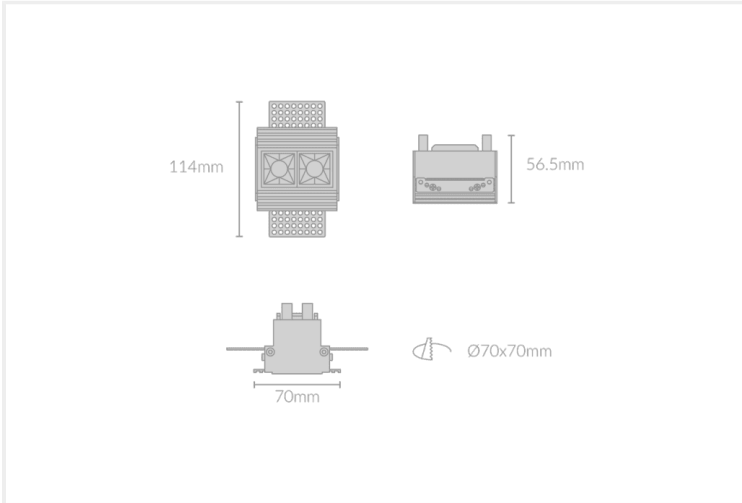

# DOT PLASTER RECESSED 75

DOT.PR75.4.BLK.BLK.27.30.

Recessed

<b>Mounting</b>	Plaster Recessed
<b>Wattage</b>	4W
<b>Voltage</b>	240V
<b>Dimensions</b>	(W) 114mm x (H) 56.5mm x (L) 70mm
<b>Cut Out Dimensions</b>	(W) 70mm x (L) 70mm
<b>Finish</b>	Black
<b>Inner Trim Finish</b>	Black
<b>CCT</b>	2700K
<b>Beam Angle</b>	30°
<b>Material</b>	Aluminium
<b>IP Rating</b>	IP23
<b>UGR</b>	<19
<b>Luminous Flux</b>	310lm
<b>CRI</b>	>92+
<b>Colour Deviation</b>	<2 SDCM
<b>Lifetime</b>	50,000 hours
<b>Warranty</b>	5 years
<b>Luminaires Type</b>	Recessed
<b>Driver</b>	Remote

## Control Gear