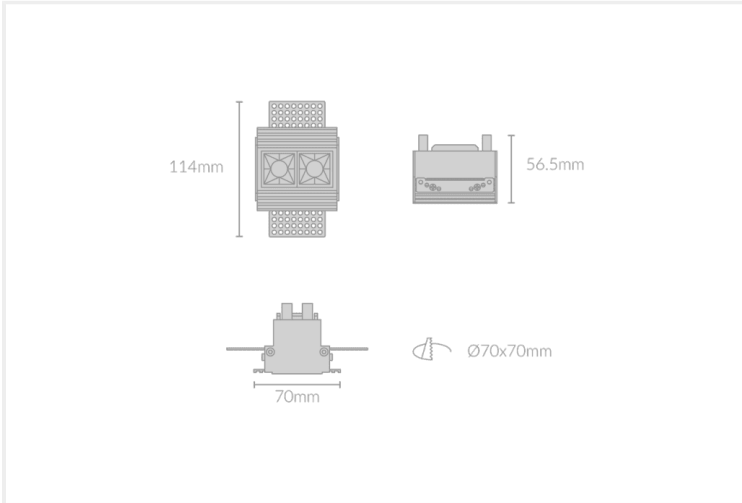

DOT PLASTER RECESSED 75

DOT.PR75.4.BLK.BLK.27.45.

Recessed

Mounting	Plaster Recessed
Wattage	4W
Voltage	240V
Dimensions	(W) 114mm x (H) 56.5mm x (L) 70mm
Cut Out Dimensions	(W) 70mm x (L) 70mm
Finish	Black
Inner Trim Finish	Black
CCT	2700K
Beam Angle	45°
Material	Aluminium
IP Rating	IP23
UGR	<19
Luminous Flux	310lm
CRI	>92+
Colour Deviation	<2 SDCM
Lifetime	50,000 hours
Warranty	5 years
Luminaires Type	Recessed
Driver	Remote