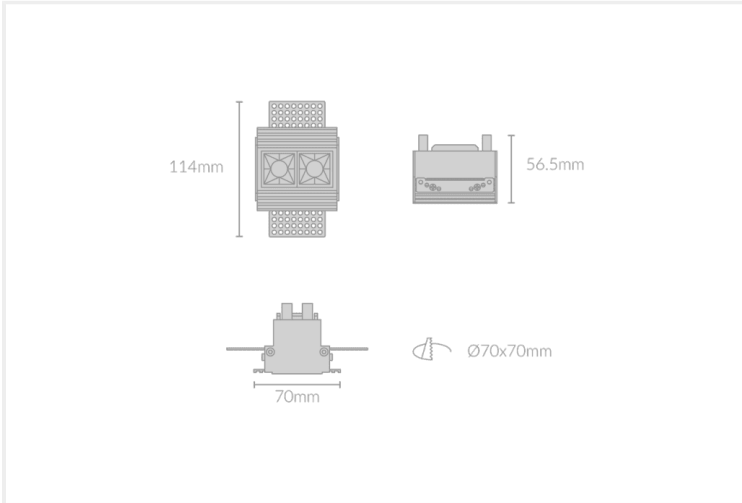

DOT PLASTER RECESSED 75

DOT.PR75.4.BLK.BLK.30.10.

Recessed

Mounting	Plaster Recessed
Wattage	4W
Voltage	240V
Dimensions	(W) 114mm x (H) 56.5mm x (L) 70mm
Cut Out Dimensions	(W) 70mm x (L) 70mm
Finish	Black
Inner Trim Finish	Black
CCT	3000K
Beam Angle	10°
Material	Aluminium
IP Rating	IP23
UGR	<19
Luminous Flux	310lm
CRI	>92+
Colour Deviation	<2 SDCM
Lifetime	50,000 hours
Warranty	5 years
Luminaires Type	Recessed
Driver	Remote