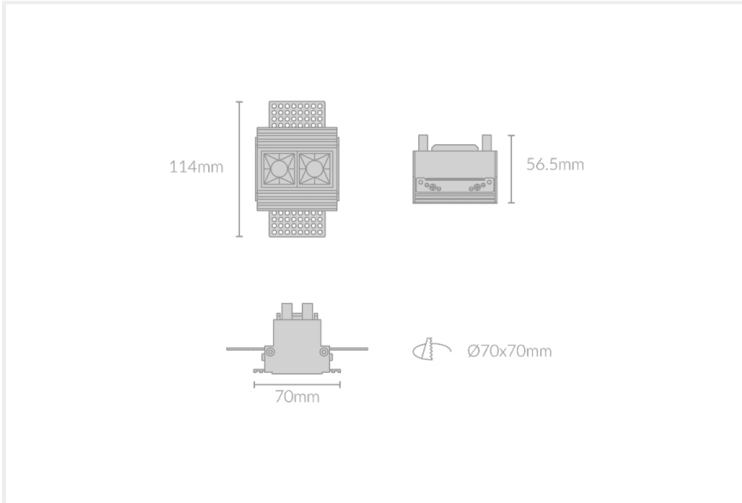

DOT PLASTER RECESSED 75

DOT.PR75.4.BLK.BLK.30.30.

Recessed

Mounting	Plaster Recessed
Wattage	4W
Voltage	240V
Dimensions	(W) 114mm x (H) 56.5mm x (L) 70mm
Cut Out Dimensions	(W) 70mm x (L) 70mm
Finish	Black
Inner Trim Finish	Black
CCT	3000K
Beam Angle	30°
Material	Aluminium
IP Rating	IP23
UGR	<19
Luminous Flux	310lm
CRI	>92+
Colour Deviation	<2 SDCM
Lifetime	50,000 hours
Warranty	5 years
Luminaires Type	Recessed
Driver	Remote