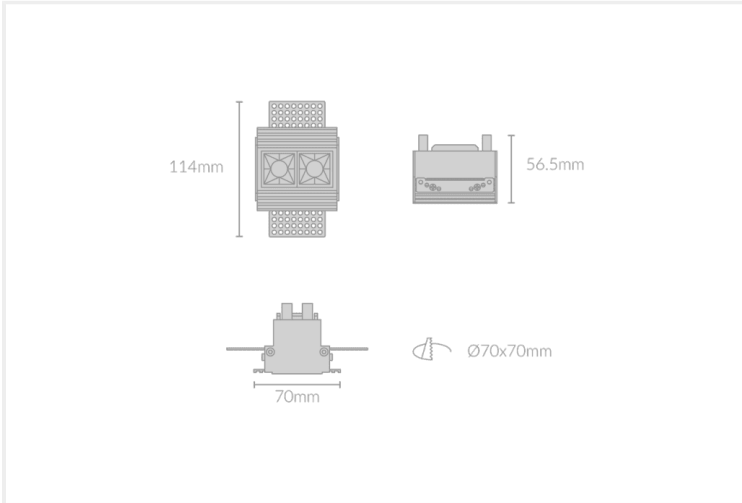

DOT PLASTER RECESSED 75

DOT.PR75.4.BLK.BLK.30.45.

Recessed

Mounting	Plaster Recessed
Wattage	4W
Voltage	240V
Dimensions	(W) 114mm x (H) 56.5mm x (L) 70mm
Cut Out Dimensions	
Finish	Black
Inner Trim Finish	Black
CCT	3000K
Beam Angle	45°
Material	Aluminium
IP Rating	IP23
UGR	<19
Luminous Flux	310lm
CRI	>92+
Colour Deviation	<2 SDCM
Lifetime	50,000 hours
Warranty	5 years
Luminaires Type	Recessed
Driver	Remote