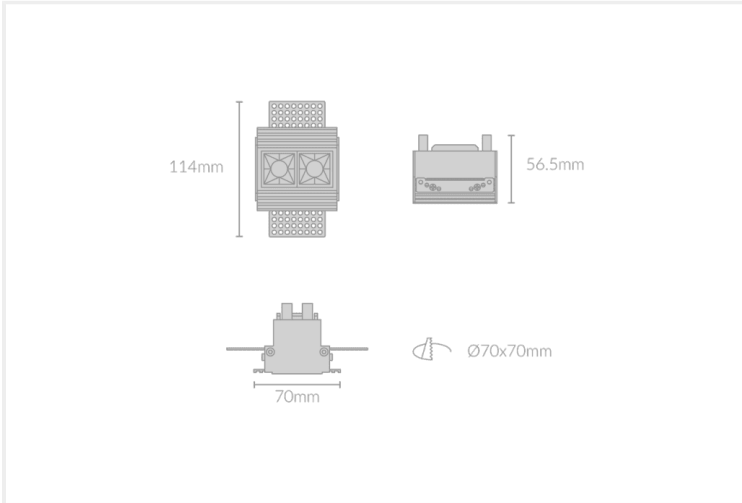

DOT PLASTER RECESSED 75

DOT.PR75.4.BLK.BLK.35.10.

Recessed

Mounting	Plaster Recessed
Wattage	4W
Voltage	240V
Dimensions	(W) 114mm x (H) 56.5mm x (L) 70mm
Cut Out Dimensions	(W) 70mm x (L) 70mm
Finish	Black
Inner Trim Finish	Black
CCT	3500K
Beam Angle	10°
Material	Aluminium
IP Rating	IP23
UGR	<19
Luminous Flux	310lm
CRI	>92+
Colour Deviation	<2 SDCM
Lifetime	50,000 hours
Warranty	5 years
Luminaires Type	Recessed
Driver	Remote