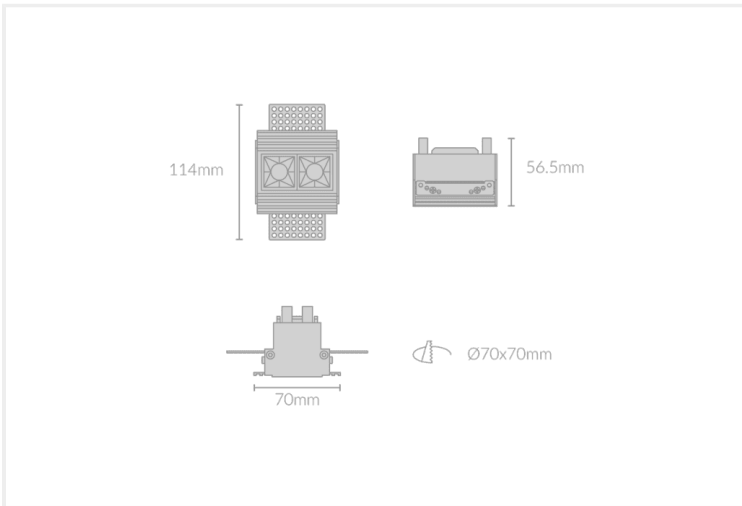

DOT PLASTER RECESSED 75

DOT.PR75.4.BLK.BLK.35.15.

Recessed

Mounting	Plaster Recessed
Wattage	4W
Voltage	240V
Dimensions	(W) 114mm x (H) 56.5mm x (L) 70mm
Cut Out Dimensions	(W) 70mm x (L) 70mm
Finish	Black
Inner Trim Finish	Black
CCT	3500K
Beam Angle	15°
Material	Aluminium
IP Rating	IP23
UGR	<19
Luminous Flux	310lm
CRI	>92+
Colour Deviation	<2 SDCM
Lifetime	50,000 hours
Warranty	5 years
Luminaires Type	Recessed
Driver	Remote