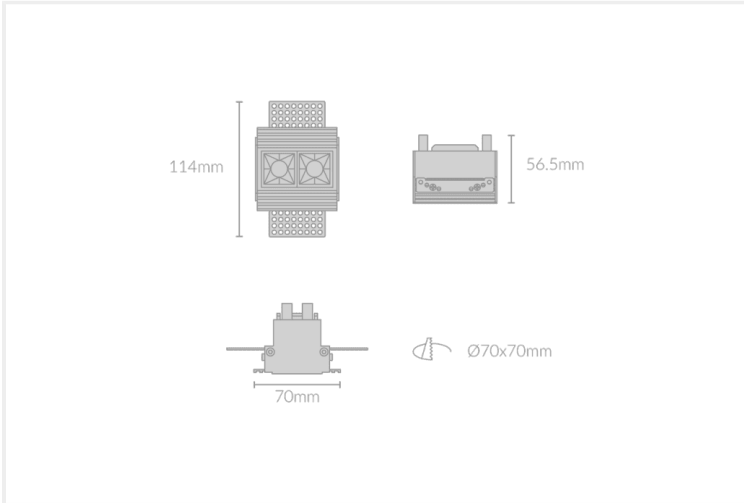

DOT PLASTER RECESSED 75

DOT.PR75.4.BLK.BLK.35.30.

Recessed

Mounting	Plaster Recessed
Wattage	4W
Voltage	240V
Dimensions	(W) 114mm x (H) 56.5mm x (L) 70mm
Cut Out Dimensions	(W) 70mm x (L) 70mm
Finish	Black
Inner Trim Finish	Black
CCT	3500K
Beam Angle	30°
Material	Aluminium
IP Rating	IP23
UGR	<19
Luminous Flux	310lm
CRI	>92+
Colour Deviation	<2 SDCM
Lifetime	50,000 hours
Warranty	5 years
Luminaires Type	Recessed
Driver	Remote