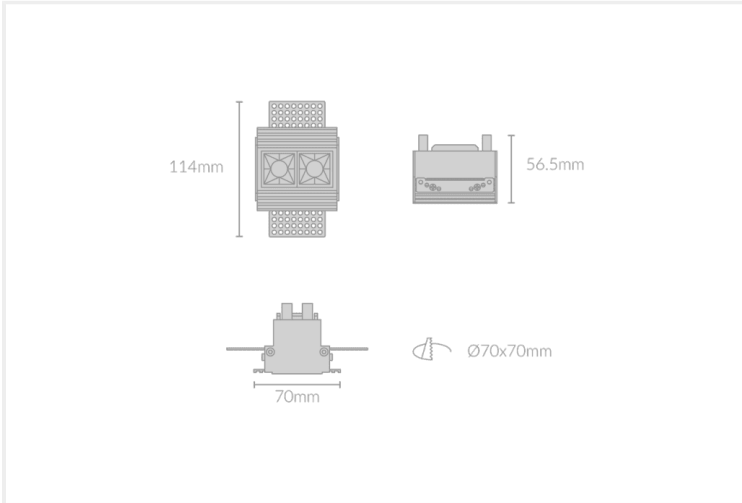

DOT PLASTER RECESSED 75

DOT.PR75.4.BLK.BLK.35.45.

Recessed

Mounting	Plaster Recessed
Wattage	4W
Voltage	240V
Dimensions	(W) 114mm x (H) 56.5mm x (L) 70mm
Cut Out Dimensions	(W) 70mm x (L) 70mm
Finish	Black
Inner Trim Finish	Black
CCT	3500K
Beam Angle	45°
Material	Aluminium
IP Rating	IP23
UGR	<19
Luminous Flux	310lm
CRI	>92+
Colour Deviation	<2 SDCM
Lifetime	50,000 hours
Warranty	5 years
Luminaires Type	Recessed
Driver	Remote