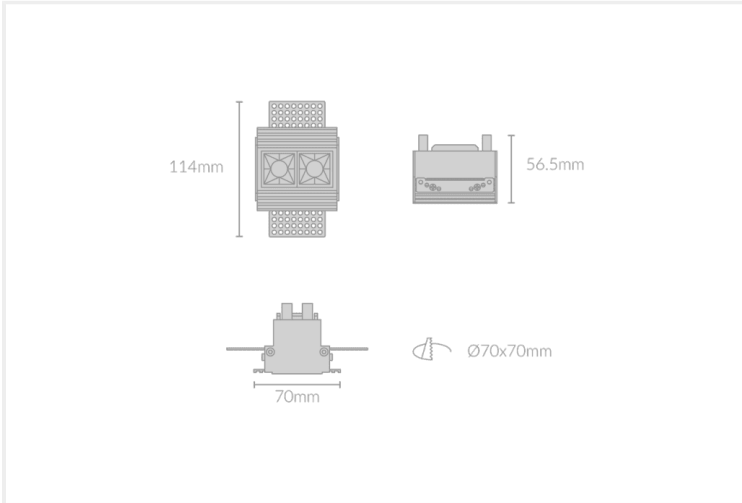

DOT PLASTER RECESSED 75

DOT.PR75.4.BLK.BLK.40.10.

Recessed

Mounting	Plaster Recessed
Wattage	4W
Voltage	240V
Dimensions	(W) 114mm x (H) 56.5mm x (L) 70mm
Cut Out Dimensions	(W) 70mm x (L) 70mm
Finish	Black
Inner Trim Finish	Black
CCT	4000K
Beam Angle	10°
Material	Aluminium
IP Rating	IP23
UGR	<19
Luminous Flux	310lm
CRI	>92+
Colour Deviation	<2 SDCM
Lifetime	50,000 hours
Warranty	5 years
Luminaires Type	Recessed
Driver	Remote