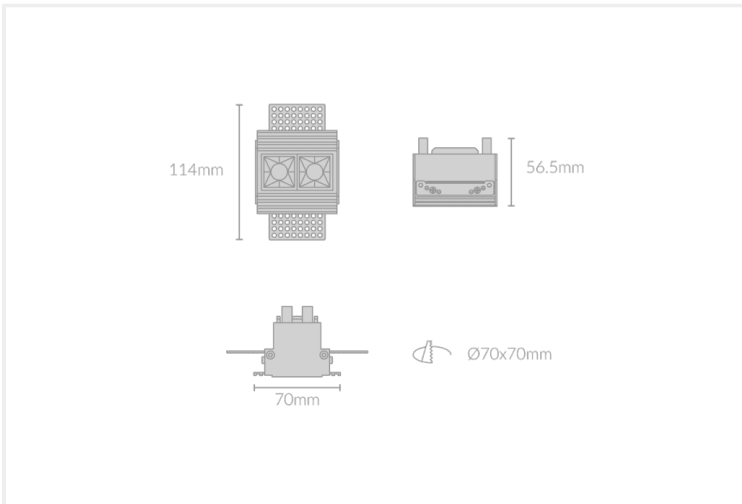

DOT PLASTER RECESSED 75

DOT.PR75.4.BLK.BLK.40.15.

Recessed

Mounting	Plaster Recessed
Wattage	4W
Voltage	240V
Dimensions	(W) 114mm x (H) 56.5mm x (L) 70mm
Cut Out Dimensions	(W) 70mm x (L) 70mm
Finish	Black
Inner Trim Finish	Black
CCT	4000K
Beam Angle	15°
Material	Aluminium
IP Rating	IP23
UGR	<19
Luminous Flux	310lm
CRI	>92+
Colour Deviation	<2 SDCM
Lifetime	50,000 hours
Warranty	5 years
Luminaires Type	Recessed
Driver	Remote