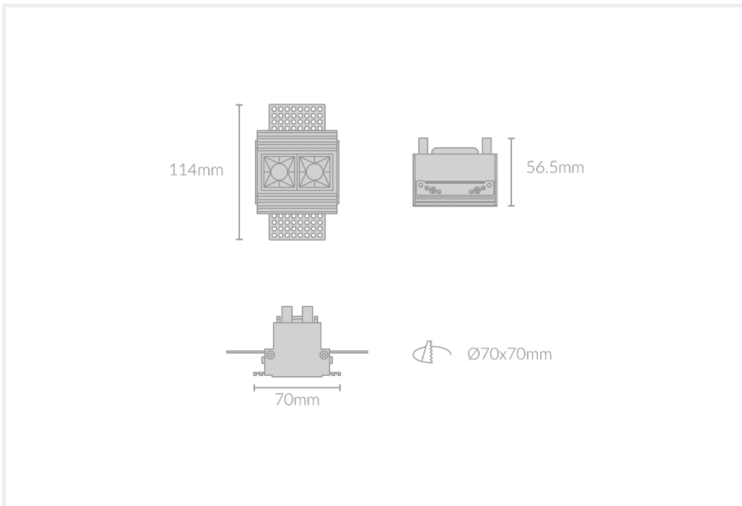

DOT PLASTER RECESSED 75

DOT.PR75.4.BLK.BLK.40.30.

Recessed

Mounting	Plaster Recessed
Wattage	4W
Voltage	240V
Dimensions	(W) 114mm x (H) 56.5mm x (L) 70mm
Cut Out Dimensions	(W) 70mm x (L) 70mm
Finish	Black
Inner Trim Finish	Black
CCT	4000K
Beam Angle	30°
Material	Aluminium
IP Rating	IP23
UGR	<19
Luminous Flux	310lm
CRI	>92+
Colour Deviation	<2 SDCM
Lifetime	50,000 hours
Warranty	5 years
Luminaires Type	Recessed
Driver	Remote