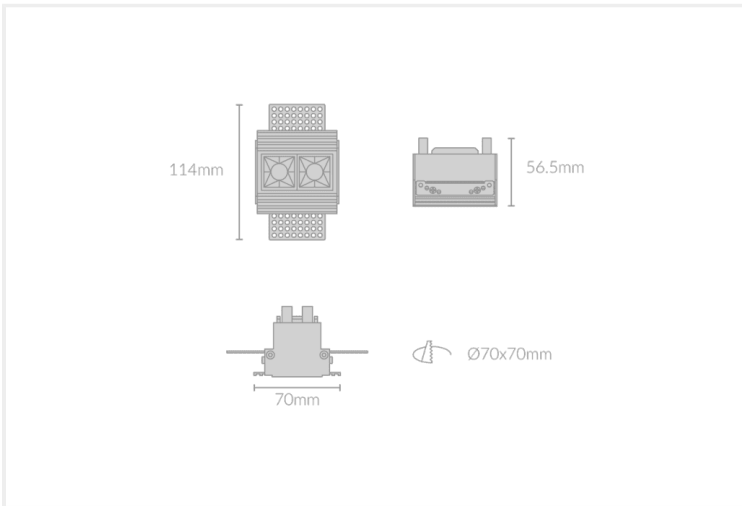

DOT PLASTER RECESSED 75

DOT.PR75.4.BLK.BLK.40.45.

Recessed

Mounting	Plaster Recessed
Wattage	4W
Voltage	240V
Dimensions	(W) 114mm x (H) 56.5mm x (L) 70mm
Cut Out Dimensions	(W) 70mm x (L) 70mm
Finish	Black
Inner Trim Finish	Black
CCT	4000K
Beam Angle	45°
Material	Aluminium
IP Rating	IP23
UGR	<19
Luminous Flux	310lm
CRI	>92+
Colour Deviation	<2 SDCM
Lifetime	50,000 hours
Warranty	5 years
Luminaires Type	Recessed
Driver	Remote