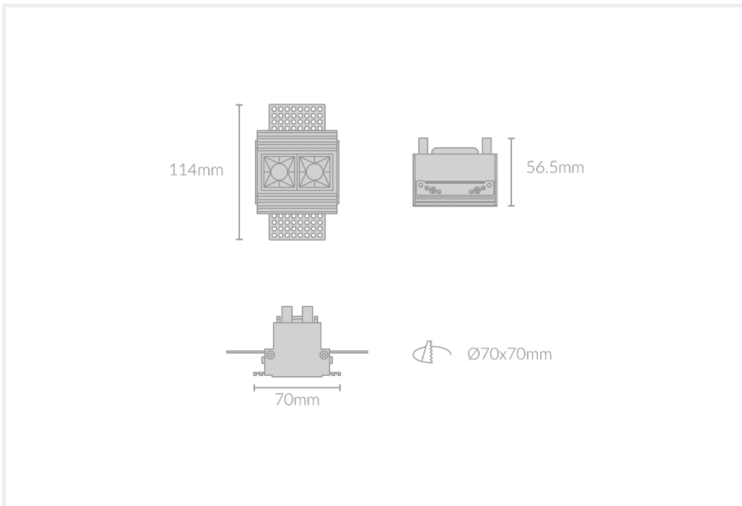

# DOT PLASTER RECESSED 75

DOT.PR75.4.WHT.BLK.27.10.

Recessed

<b>Mounting</b>	Plaster Recessed
<b>Wattage</b>	4W
<b>Voltage</b>	240V
<b>Dimensions</b>	(W) 114mm x (H) 56.5mm x (L) 70mm
<b>Cut Out Dimensions</b>	(W) 70mm x (L) 70mm
<b>Finish</b>	White
<b>Inner Trim Finish</b>	Black
<b>CCT</b>	2700K
<b>Beam Angle</b>	10°
<b>Material</b>	Aluminium
<b>IP Rating</b>	IP23
<b>UGR</b>	<19
<b>Luminous Flux</b>	310lm
<b>CRI</b>	>92+
<b>Colour Deviation</b>	<2 SDCM
<b>Lifetime</b>	50,000 hours
<b>Warranty</b>	5 years
<b>Luminaires Type</b>	Recessed
<b>Driver</b>	Remote

## Control Gear