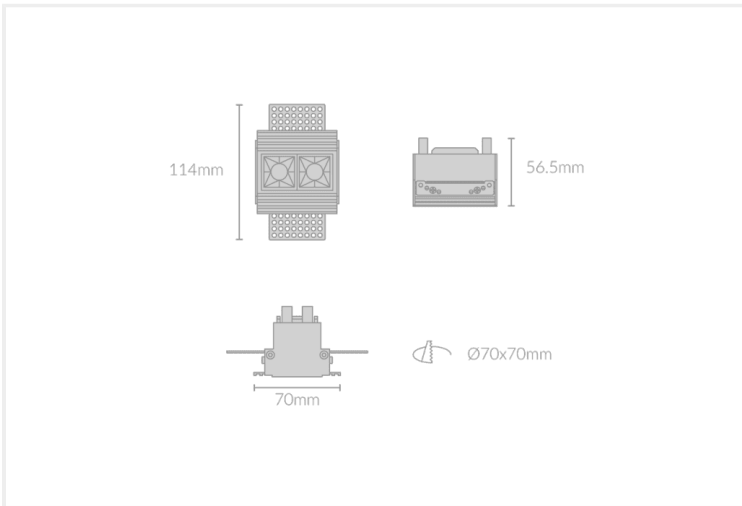

DOT PLASTER RECESSED 75

DOT.PR75.4.WHT.BLK.27.15.

Recessed

Mounting	Plaster Recessed
Wattage	4W
Voltage	240V
Dimensions	(W) 114mm x (H) 56.5mm x (L) 70mm
Cut Out Dimensions	(W) 70mm x (L) 70mm
Finish	White
Inner Trim Finish	Black
CCT	2700K
Beam Angle	15°
Material	Aluminium
IP Rating	IP23
UGR	<19
Luminous Flux	310lm
CRI	>92+
Colour Deviation	<2 SDCM
Lifetime	50,000 hours
Warranty	5 years
Luminaires Type	Recessed
Driver	Remote