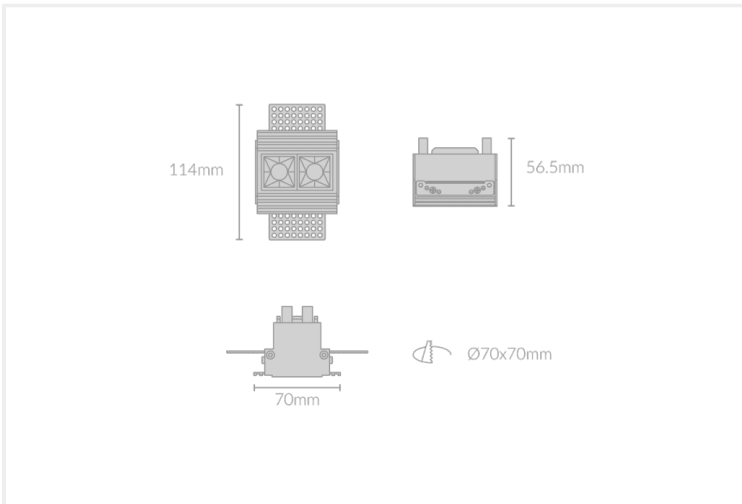

DOT PLASTER RECESSED 75

DOT.PR75.4.WHT.BLK.27.30.

Recessed

Mounting	Plaster Recessed
Wattage	4W
Voltage	240V
Dimensions	(W) 114mm x (H) 56.5mm x (L) 70mm
Cut Out Dimensions	(W) 70mm x (L) 70mm
Finish	White
Inner Trim Finish	Black
CCT	2700K
Beam Angle	30°
Material	Aluminium
IP Rating	IP23
UGR	<19
Luminous Flux	310lm
CRI	>92+
Colour Deviation	<2 SDCM
Lifetime	50,000 hours
Warranty	5 years
Luminaires Type	Recessed
Driver	Remote