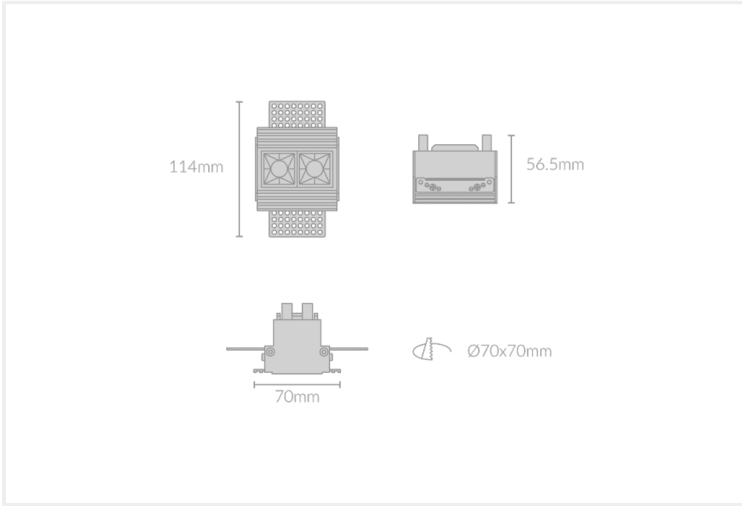

DOT PLASTER RECESSED 75

DOT.PR75.4.WHT.BLK.27.45.

Recessed

Mounting	Plaster Recessed
Wattage	4W
Voltage	240V
Dimensions	(W) 114mm x (H) 56.5mm x (L) 70mm
Cut Out Dimensions	(W) 70mm x (L) 70mm
Finish	White
Inner Trim Finish	Black
CCT	2700K
Beam Angle	45°
Material	Aluminium
IP Rating	IP23
UGR	<19
Luminous Flux	310lm
CRI	>92+
Colour Deviation	<2 SDCM
Lifetime	50,000 hours
Warranty	5 years
Luminaires Type	Recessed
Driver	Remote