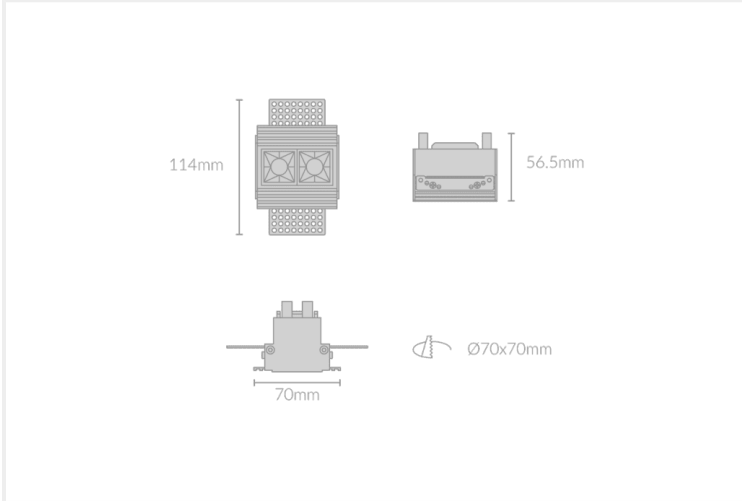

# DOT PLASTER RECESSED 75

DOT.PR75.4.WHT.BLK.30.10.

Recessed

|                           |                                   |
|---------------------------|-----------------------------------|
| <b>Mounting</b>           | Plaster Recessed                  |
| <b>Wattage</b>            | 4W                                |
| <b>Voltage</b>            | 240V                              |
| <b>Dimensions</b>         | (W) 114mm x (H) 56.5mm x (L) 70mm |
| <b>Cut Out Dimensions</b> | (W) 70mm x (L) 70mm               |
| <b>Finish</b>             | White                             |
| <b>Inner Trim Finish</b>  | Black                             |
| <b>CCT</b>                | 3000K                             |
| <b>Beam Angle</b>         | 10°                               |
| <b>Material</b>           | Aluminium                         |
| <b>IP Rating</b>          | IP23                              |
| <b>UGR</b>                | <19                               |
| <b>Luminous Flux</b>      | 310lm                             |
| <b>CRI</b>                | >92+                              |
| <b>Colour Deviation</b>   | <2 SDCM                           |
| <b>Lifetime</b>           | 50,000 hours                      |
| <b>Warranty</b>           | 5 years                           |
| <b>Luminaires Type</b>    | Recessed                          |
| <b>Driver</b>             | Remote                            |

## Control Gear