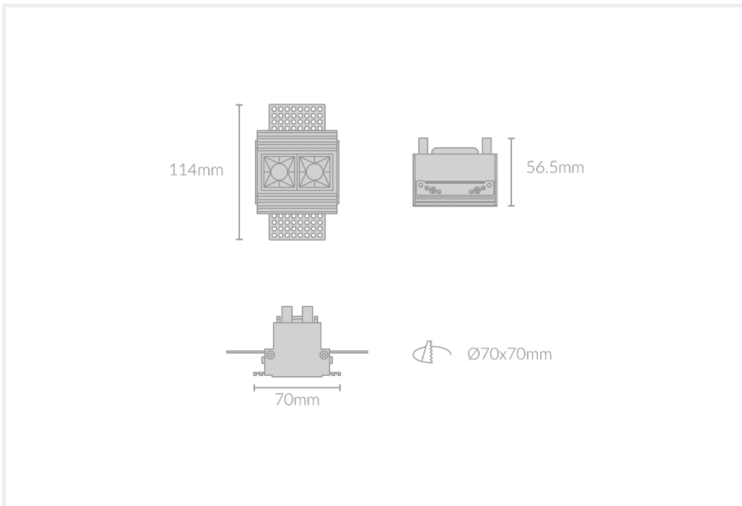

DOT PLASTER RECESSED 75

DOT.PR75.4.WHT.BLK.30.15.

Recessed

Mounting	Plaster Recessed
Wattage	4W
Voltage	240V
Dimensions	(W) 114mm x (H) 56.5mm x (L) 70mm
Cut Out Dimensions	(W) 70mm x (L) 70mm
Finish	White
Inner Trim Finish	Black
CCT	3000K
Beam Angle	15°
Material	Aluminium
IP Rating	IP23
UGR	<19
Luminous Flux	310lm
CRI	>92+
Colour Deviation	<2 SDCM
Lifetime	50,000 hours
Warranty	5 years
Luminaires Type	Recessed
Driver	Remote