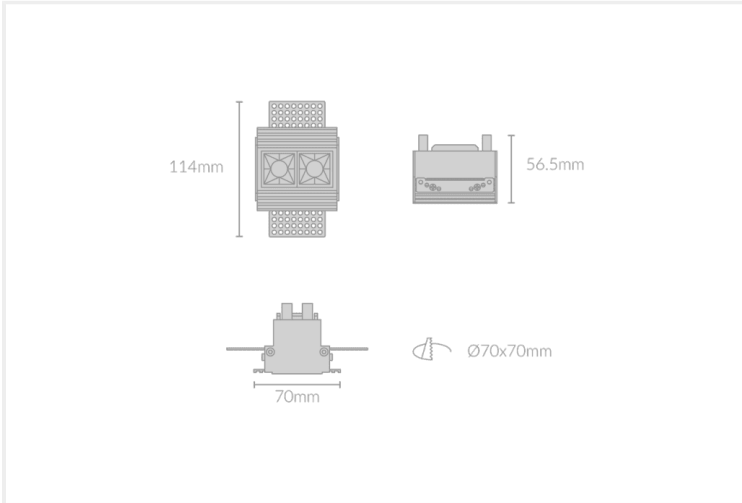

DOT PLASTER RECESSED 75

DOT.PR75.4.WHT.BLK.30.30.

Recessed

Mounting	Plaster Recessed
Wattage	4W
Voltage	240V
Dimensions	(W) 114mm x (H) 56.5mm x (L) 70mm
Cut Out Dimensions	(W) 70mm x (L) 70mm
Finish	White
Inner Trim Finish	Black
CCT	3000K
Beam Angle	30°
Material	Aluminium
IP Rating	IP23
UGR	<19
Luminous Flux	310lm
CRI	>92+
Colour Deviation	<2 SDCM
Lifetime	50,000 hours
Warranty	5 years
Luminaires Type	Recessed
Driver	Remote