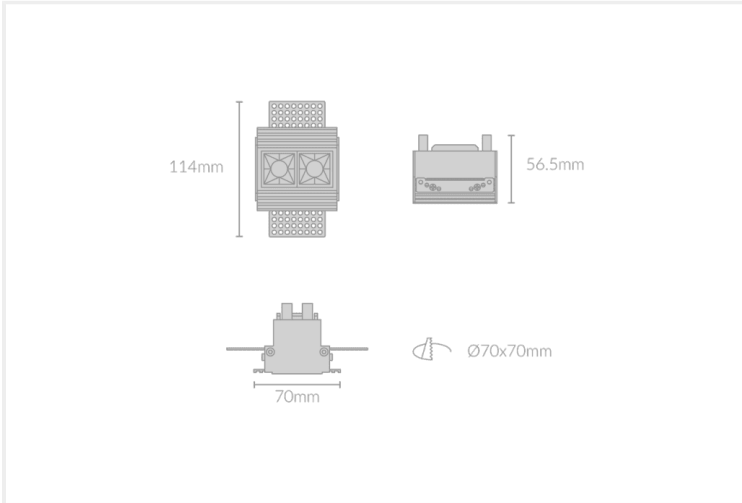

DOT PLASTER RECESSED 75

DOT.PR75.4.WHT.BLK.30.45.

Recessed

Mounting	Plaster Recessed
Wattage	4W
Voltage	240V
Dimensions	(W) 114mm x (H) 56.5mm x (L) 70mm
Cut Out Dimensions	(W) 70mm x (L) 70mm
Finish	White
Inner Trim Finish	Black
CCT	3000K
Beam Angle	45°
Material	Aluminium
IP Rating	IP23
UGR	<19
Luminous Flux	310lm
CRI	>92+
Colour Deviation	<2 SDCM
Lifetime	50,000 hours
Warranty	5 years
Luminaires Type	Recessed
Driver	Remote