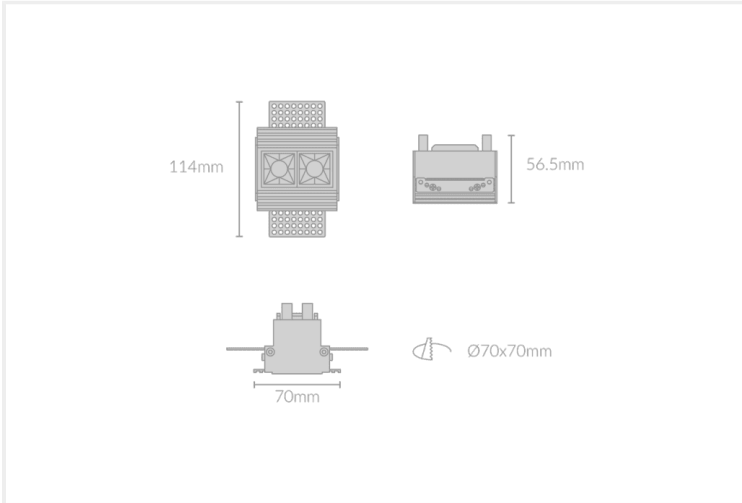

DOT PLASTER RECESSED 75

DOT.PR75.4.WHT.BLK.35.10.

Recessed

Mounting	Plaster Recessed
Wattage	4W
Voltage	240V
Dimensions	(W) 114mm x (H) 56.5mm x (L) 70mm
Cut Out Dimensions	(W) 70mm x (L) 70mm
Finish	White
Inner Trim Finish	Black
CCT	3500K
Beam Angle	10°
Material	Aluminium
IP Rating	IP23
UGR	<19
Luminous Flux	310lm
CRI	>92+
Colour Deviation	<2 SDCM
Lifetime	50,000 hours
Warranty	5 years
Luminaires Type	Recessed
Driver	Remote