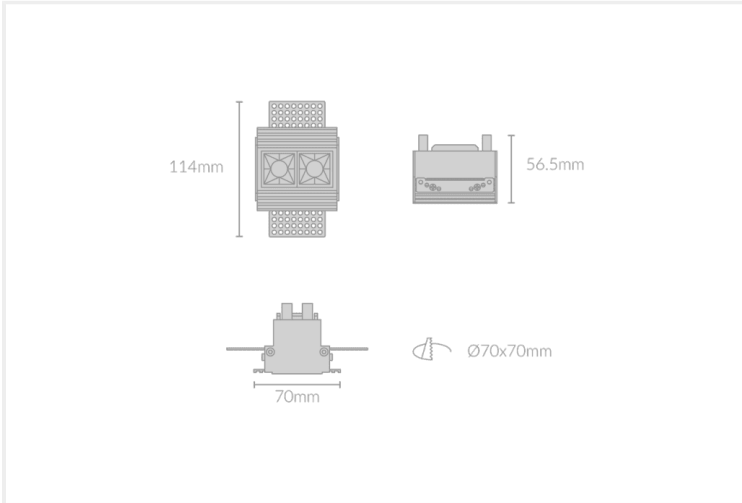

DOT PLASTER RECESSED 75

DOT.PR75.4.WHT.BLK.35.15.

Recessed

Mounting	Plaster Recessed
Wattage	4W
Voltage	240V
Dimensions	(W) 114mm x (H) 56.5mm x (L) 70mm
Cut Out Dimensions	(W) 70mm x (L) 70mm
Finish	White
Inner Trim Finish	Black
CCT	3500K
Beam Angle	15°
Material	Aluminium
IP Rating	IP23
UGR	<19
Luminous Flux	310lm
CRI	>92+
Colour Deviation	<2 SDCM
Lifetime	50,000 hours
Warranty	5 years
Luminaires Type	Recessed
Driver	Remote