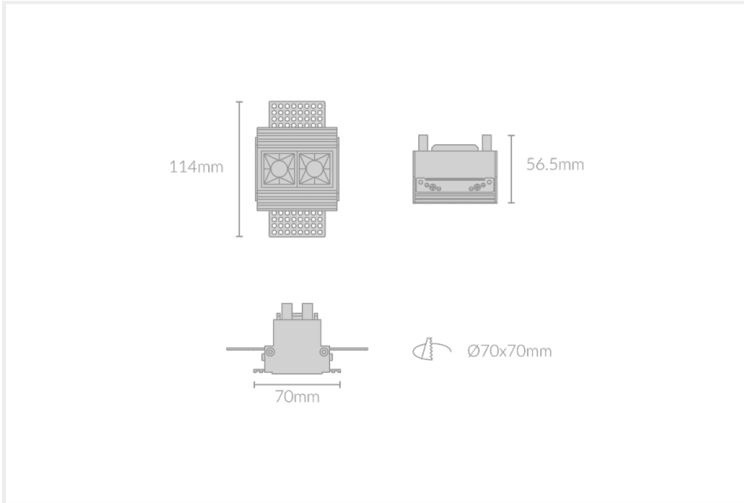

# DOT PLASTER RECESSED 75

DOT.PR75.4.WHT.BLK.35.45.

Recessed

<b>Mounting</b>	Plaster Recessed
<b>Wattage</b>	4W
<b>Voltage</b>	240V
<b>Dimensions</b>	(W) 114mm x (H) 56.5mm x (L) 70mm
<b>Cut Out Dimensions</b>	(W) 70mm x (L) 70mm
<b>Finish</b>	White
<b>Inner Trim Finish</b>	Black
<b>CCT</b>	3500K
<b>Beam Angle</b>	45°
<b>Material</b>	Aluminium
<b>IP Rating</b>	IP23
<b>UGR</b>	<19
<b>Luminous Flux</b>	310lm
<b>CRI</b>	>92+
<b>Colour Deviation</b>	<2 SDCM
<b>Lifetime</b>	50,000 hours
<b>Warranty</b>	5 years
<b>Luminaires Type</b>	Recessed
<b>Driver</b>	Remote

## Control Gear