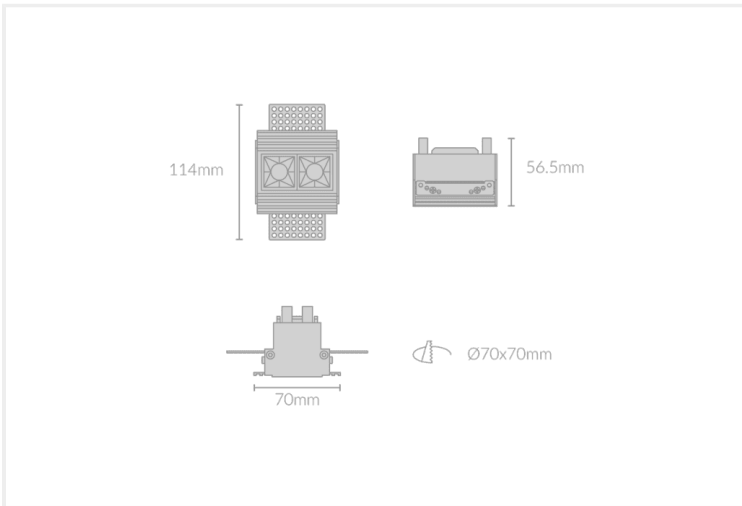

# DOT PLASTER RECESSED 75

DOT.PR75.4.WHT.BLK.40.10.

Recessed

<b>Mounting</b>	Plaster Recessed
<b>Wattage</b>	4W
<b>Voltage</b>	240V
<b>Dimensions</b>	(W) 114mm x (H) 56.5mm x (L) 70mm
<b>Cut Out Dimensions</b>	(W) 70mm x (L) 70mm
<b>Finish</b>	White
<b>Inner Trim Finish</b>	Black
<b>CCT</b>	4000K
<b>Beam Angle</b>	10°
<b>Material</b>	Aluminium
<b>IP Rating</b>	IP23
<b>UGR</b>	<19
<b>Luminous Flux</b>	310lm
<b>CRI</b>	>92+
<b>Colour Deviation</b>	<2 SDCM
<b>Lifetime</b>	50,000 hours
<b>Warranty</b>	5 years
<b>Luminaires Type</b>	Recessed
<b>Driver</b>	Remote

## Control Gear