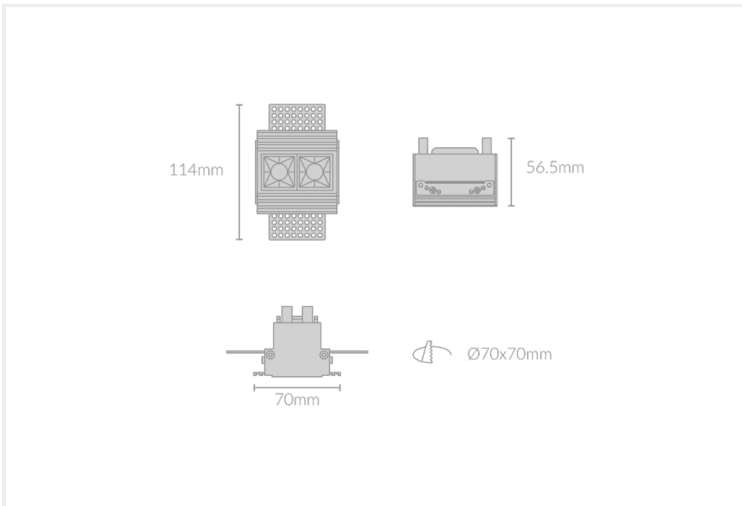

DOT PLASTER RECESSED 75

DOT.PR75.4.WHT.BLK.40.15.

Recessed

Mounting	Plaster Recessed
Wattage	4W
Voltage	240V
Dimensions	(W) 114mm x (H) 56.5mm x (L) 70mm
Cut Out Dimensions	(W) 70mm x (L) 70mm
Finish	White
Inner Trim Finish	Black
CCT	4000K
Beam Angle	15°
Material	Aluminium
IP Rating	IP23
UGR	<19
Luminous Flux	310lm
CRI	>92+
Colour Deviation	<2 SDCM
Lifetime	50,000 hours
Warranty	5 years
Luminaires Type	Recessed
Driver	Remote