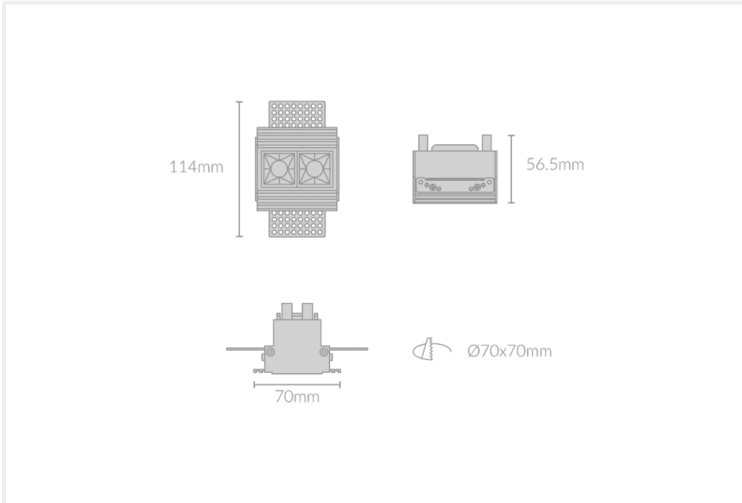

DOT PLASTER RECESSED 75

DOT.PR75.4.WHT.BLK.40.30.

Recessed

Mounting	Plaster Recessed
Wattage	4W
Voltage	240V
Dimensions	(W) 114mm x (H) 56.5mm x (L) 70mm
Cut Out Dimensions	(W) 70mm x (L) 70mm
Finish	White
Inner Trim Finish	Black
CCT	4000K
Beam Angle	30°
Material	Aluminium
IP Rating	IP23
UGR	<19
Luminous Flux	310lm
CRI	>92+
Colour Deviation	<2 SDCM
Lifetime	50,000 hours
Warranty	5 years
Luminaires Type	Recessed
Driver	Remote