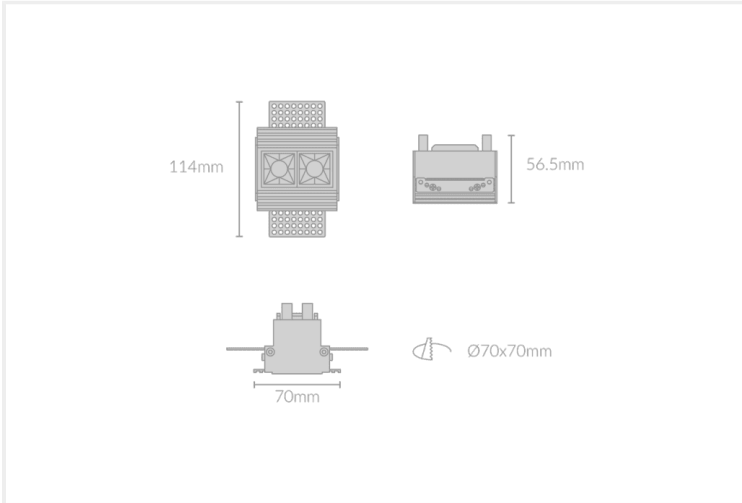

# DOT PLASTER RECESSED 75

DOT.PR75.4.WHT.BLK.40.45.

Recessed

<b>Mounting</b>	Plaster Recessed
<b>Wattage</b>	4W
<b>Voltage</b>	240V
<b>Dimensions</b>	(W) 114mm x (H) 56.5mm x (L) 70mm
<b>Cut Out Dimensions</b>	(W) 70mm x (L) 70mm
<b>Finish</b>	White
<b>Inner Trim Finish</b>	Black
<b>CCT</b>	4000K
<b>Beam Angle</b>	45°
<b>Material</b>	Aluminium
<b>IP Rating</b>	IP23
<b>UGR</b>	<19
<b>Luminous Flux</b>	310lm
<b>CRI</b>	>92+
<b>Colour Deviation</b>	<2 SDCM
<b>Lifetime</b>	50,000 hours
<b>Warranty</b>	5 years
<b>Luminaires Type</b>	Recessed
<b>Driver</b>	Remote

## Control Gear