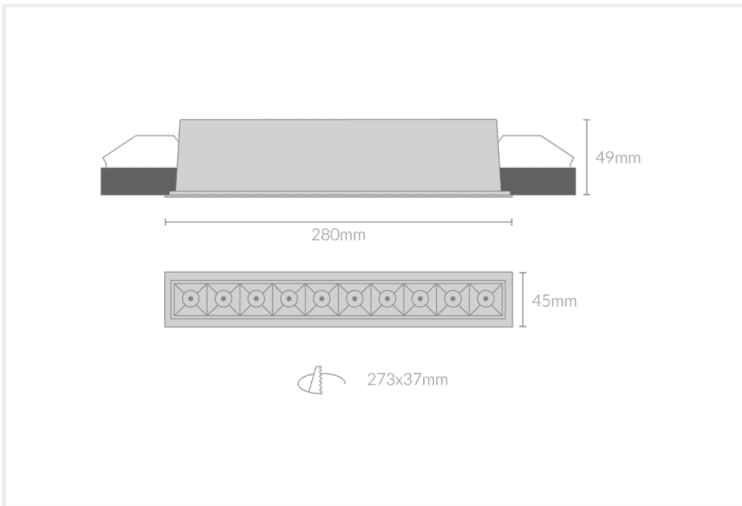

DOT RECESSED 280

DOT.R280.20.BLK.BLK.27.10.

Recessed

Mounting	Recessed
Wattage	20W
Voltage	240V
Dimensions	(W) 45mm x (H) 49mm x (L) 280mm
Cut Out Dimensions	(W) 37mm x (L) 273mm
Finish	Black
Inner Trim Finish	Black
CCT	2700K
Beam Angle	10°
Material	Aluminium
IP Rating	IP23
UGR	<19
Luminous Flux	1350lm
CRI	>92+
Colour Deviation	<2 SDCM
Lifetime	50,000 hours
Warranty	5 years
Luminaires Type	Recessed
Driver	Remote