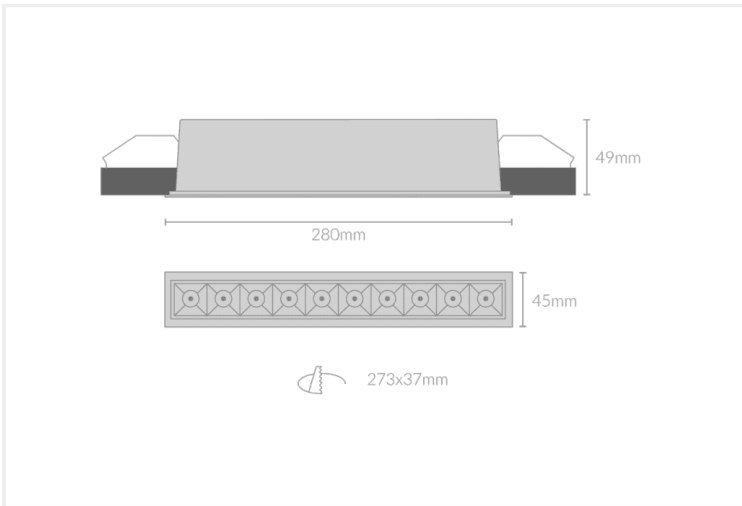

DOT RECESSED 280

DOT.R280.20.BLK.BLK.27.15.

Recessed

Mounting	Recessed
Wattage	20W
Voltage	240V
Dimensions	(W) 45mm x (H) 49mm x (L) 280mm
Cut Out Dimensions	(W) 37mm x (L) 273mm
Finish	Black
Inner Trim Finish	Black
CCT	2700K
Beam Angle	15°
Material	Aluminium
IP Rating	IP23
UGR	<19
Luminous Flux	1350lm
CRI	>92+
Colour Deviation	<2 SDCM
Lifetime	50,000 hours
Warranty	5 years
Luminaires Type	Recessed
Driver	Remote