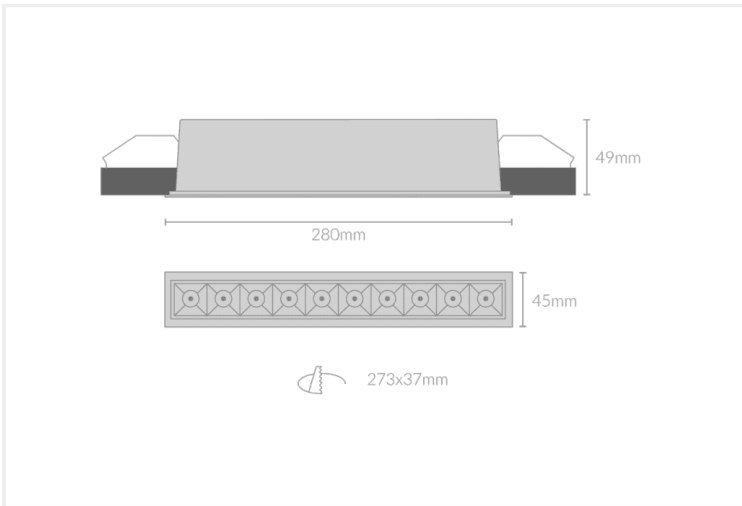

DOT RECESSED 280

DOT.R280.20.BLK.BLK.27.30.

Recessed

Mounting	Recessed
Wattage	20W
Voltage	240V
Dimensions	(W) 45mm x (H) 49mm x (L) 280mm
Cut Out Dimensions	(W) 37mm x (L) 273mm
Finish	Black
Inner Trim Finish	Black
CCT	2700K
Beam Angle	30°
Material	Aluminium
IP Rating	IP23
UGR	<19
Luminous Flux	1350lm
CRI	>92+
Colour Deviation	<2 SDCM
Lifetime	50,000 hours
Warranty	5 years
Luminaires Type	Recessed
Driver	Remote