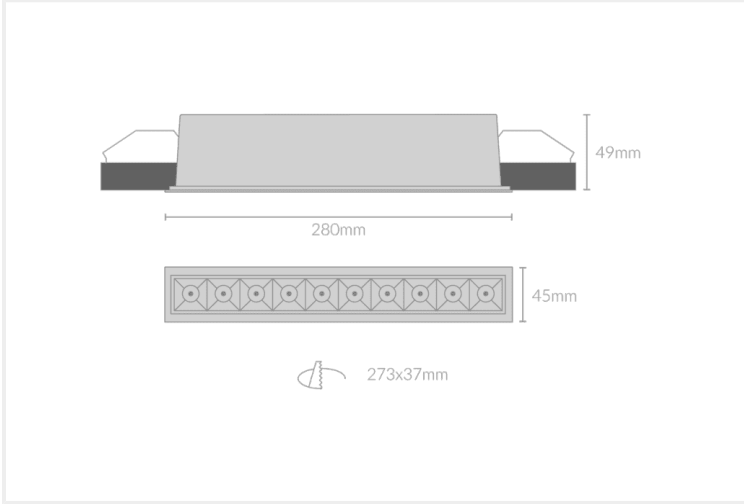

DOT RECESSED 280

DOT.R280.20.BLK.BLK.27.45.

Recessed

Mounting	Recessed
Wattage	20W
Voltage	240V
Dimensions	(W) 45mm x (H) 49mm x (L) 280mm
Cut Out Dimensions	(W) 37mm x (L) 273mm
Finish	Black
Inner Trim Finish	Black
CCT	2700K
Beam Angle	45°
Material	Aluminium
IP Rating	IP23
UGR	<19
Luminous Flux	1350lm
CRI	>92+
Colour Deviation	<2 SDCM
Lifetime	50,000 hours
Warranty	5 years
Luminaires Type	Recessed
Driver	Remote