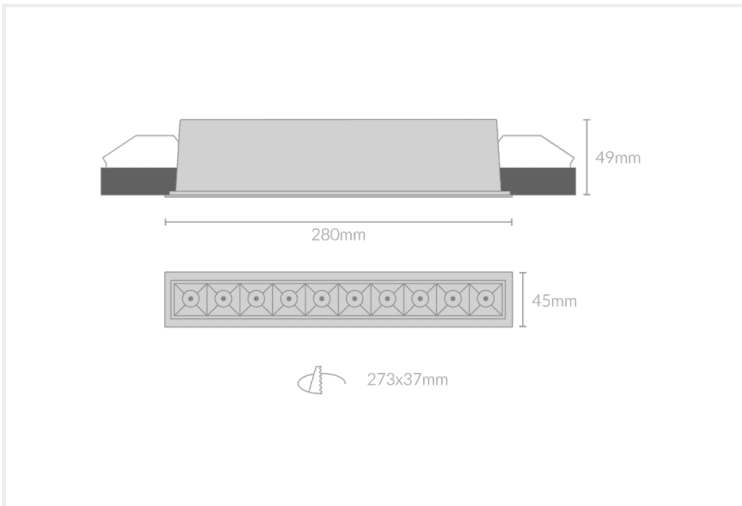

DOT RECESSED 280

DOT.R280.20.BLK.BLK.30.10.

Recessed

Mounting	Recessed
Wattage	20W
Voltage	240V
Dimensions	(W) 45mm x (H) 49mm x (L) 280mm
Cut Out Dimensions	(W) 37mm x (L) 273mm
Finish	Black
Inner Trim Finish	Black
CCT	3000K
Beam Angle	10°
Material	Aluminium
IP Rating	IP23
UGR	<19
Luminous Flux	1350lm
CRI	>92+
Colour Deviation	<2 SDCM
Lifetime	50,000 hours
Warranty	5 years
Luminaires Type	Recessed
Driver	Remote