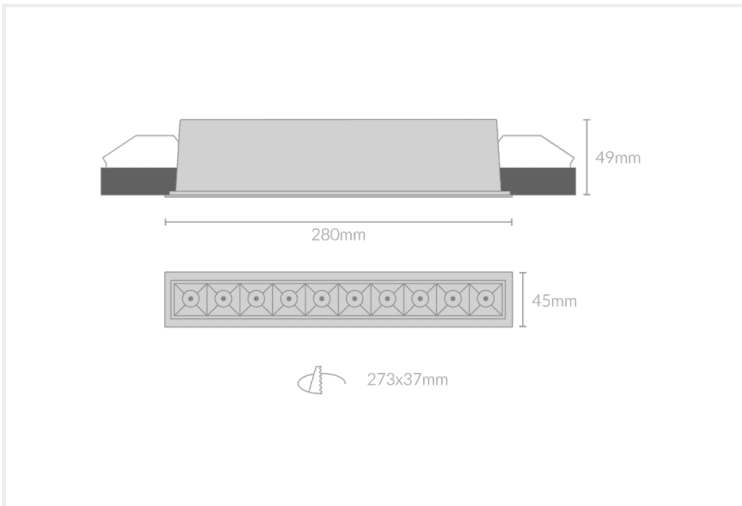

DOT RECESSED 280

DOT.R280.20.BLK.BLK.30.15.

Recessed

Mounting	Recessed
Wattage	20W
Voltage	240V
Dimensions	(W) 45mm x (H) 49mm x (L) 280mm
Cut Out Dimensions	(W) 37mm x (L) 273mm
Finish	Black
Inner Trim Finish	Black
CCT	3000K
Beam Angle	15°
Material	Aluminium
IP Rating	IP23
UGR	<19
Luminous Flux	1350lm
CRI	>92+
Colour Deviation	<2 SDCM
Lifetime	50,000 hours
Warranty	5 years
Luminaires Type	Recessed
Driver	Remote