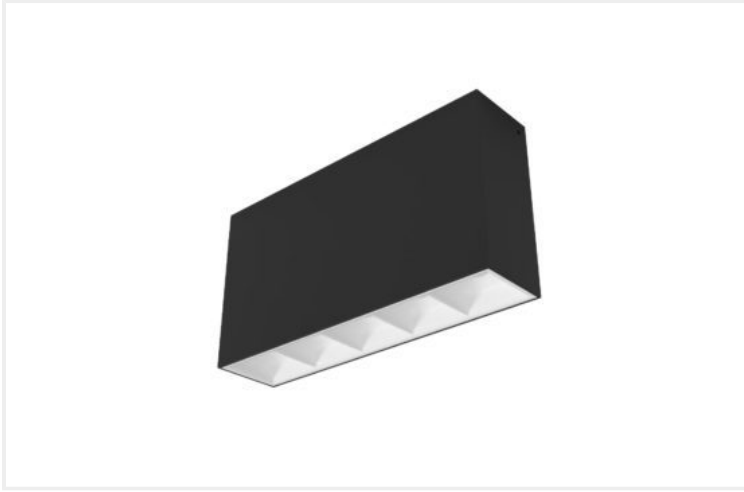

DOT SQUARE 137

DOT.S137.10.BLK.WHT.35.15.

Surface

Mounting	Surface
Wattage	10W
Voltage	240V
Dimensions	(W) 34.5mm x (H) 72mm x (L) 137mm
Finish	Black
Inner Trim Finish	White
CCT	3500K
Beam Angle	15°
Material	Aluminium
Driver	In-built
IP Rating	IP20
Luminous Flux	650lm
CRI	>92+
Colour Deviation	<2 SDCM
Lifetime	50,000 hours
Warranty	5 years