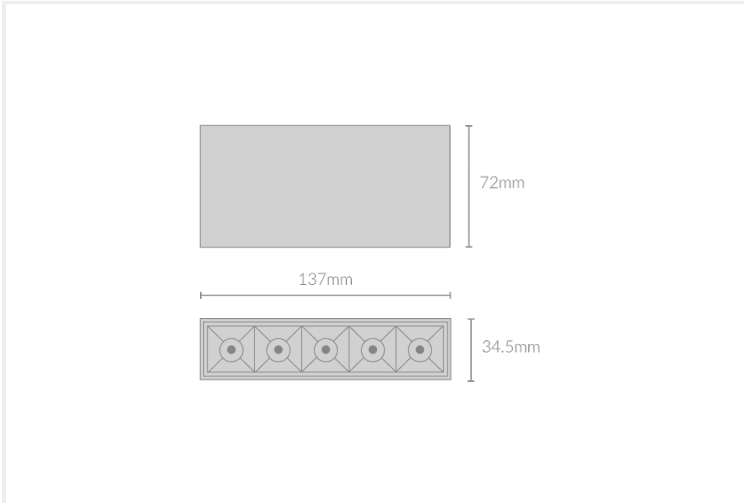

DOT SQUARE 137

DOT.S137.10.BLK.WHT.35.15.

Surface

Mounting	Surface
Wattage	10W
Voltage	240V
Dimensions	(W) 34.5mm x (H) 72mm x (L) 137mm
Finish	Black
Inner Trim Finish	White
CCT	3500K
Beam Angle	15°
Material	Aluminium
Driver	In-built
IP Rating	IP20
Luminous Flux	650lm
CRI	>92+
Colour Deviation	<2 SDCM
Lifetime	50,000 hours
Warranty	5 years