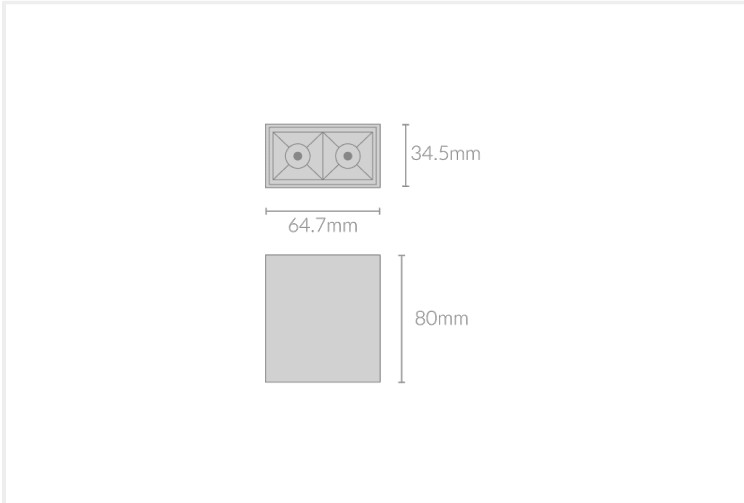

# DOT SQUARE 65

DOT.S65.4.BLK.BLK.30.15.

Surface

<b>Mounting</b>	Surface
<b>Wattage</b>	4W
<b>Voltage</b>	240V
<b>Dimensions</b>	(W) 34.5mm x (H) 80mm x (L) 64.7mm
<b>Finish</b>	Black
<b>Inner Trim Finish</b>	Black
<b>CCT</b>	3000K
<b>Beam Angle</b>	15°
<b>Material</b>	Aluminium
<b>IP Rating</b>	IP20
<b>Luminous Flux</b>	310lm
<b>CRI</b>	>92+
<b>Colour Deviation</b>	<2 SDCM
<b>Lifetime</b>	50,000 hours
<b>Warranty</b>	5 years
<b>Driver</b>	In-built