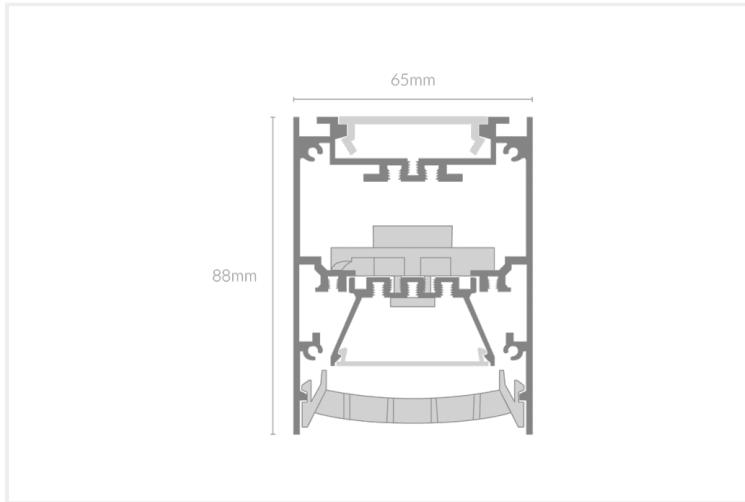

FEYZ HONEYCOMB DIRECT / INDIRECT 6588

FEYZ.HCUD6588.22.BLK..30.72.

Collections, Feyz, Linear Systems

Mounting	Suspended
Wattage	22W
Voltage	240V
Dimensions	(W) 65mm x (H) 88mm
Length	576mm
Finish	Black
CCT	3000K
Beam Angle	72°
Material	Aluminium
Driver	In-built
Diffuser	Black Honeycomb
IP Rating	IP40
UGR	<19
Luminous Flux	Up 110lm/W, Down 95lm/W
CRI	>83+
Colour Deviation	<3 SDCM
Lifetime	50,000 hours
Warranty	5 years
Luminaires Type	Linear Systems - Luminaires