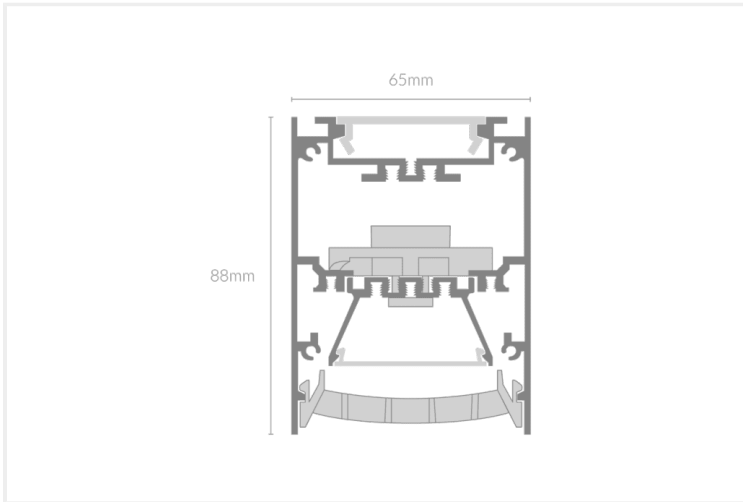

# FEYZ HONEYCOMB DIRECT / INDIRECT 6588

FEYZ.HCUD6588.22.BLK..30.72.

Collections, Feyz, Linear Systems

<b>Mounting</b>	Suspended
<b>Wattage</b>	22W
<b>Voltage</b>	240V
<b>Dimensions</b>	(W) 65mm x (H) 88mm
<b>Length</b>	576mm
<b>Finish</b>	Black
<b>CCT</b>	3000K
<b>Beam Angle</b>	72°
<b>Material</b>	Aluminium
<b>Driver</b>	In-built
<b>Diffuser</b>	Black Honeycomb
<b>IP Rating</b>	IP40
<b>UGR</b>	<19
<b>Luminous Flux</b>	Up 110lm/W, Down 95lm/W
<b>CRI</b>	>92+
<b>Colour Deviation</b>	<3 SDCM
<b>Lifetime</b>	50,000 hours
<b>Warranty</b>	5 years
<b>Luminaires Type</b>	Linear Systems - Luminaires

## Control Gear