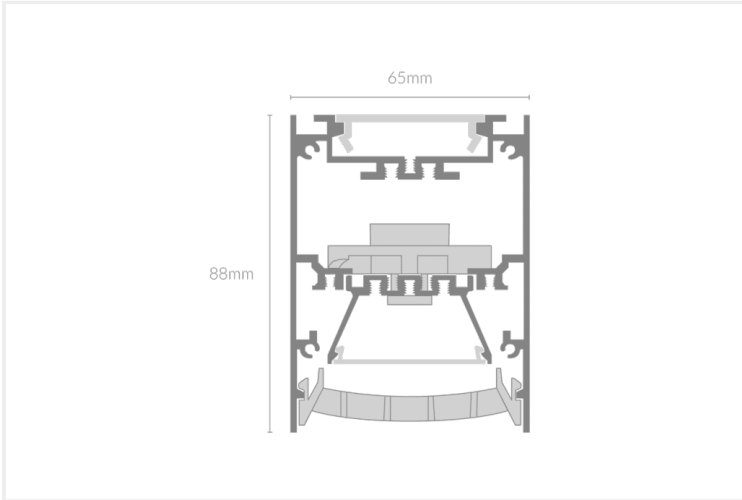

FEYZ HONEYCOMB DIRECT / INDIRECT 6588

FEYZ.HCUD6588.22.BLK..30.72.

Collections, Feyz, Linear Systems

Mounting	Suspended
Wattage	22W
Voltage	240V
Dimensions	(W) 65mm x (H) 88mm
Length	576mm
Finish	Black
CCT	3000K
Beam Angle	72°
Material	Aluminium
Driver	In-built
Diffuser	White Honeycomb
IP Rating	IP40
UGR	<19
Luminous Flux	Up 110lm/W, Down 95lm/W
CRI	>83+
Colour Deviation	<3 SDCM
Lifetime	50,000 hours
Warranty	5 years
Luminaires Type	Linear Systems - Luminaires