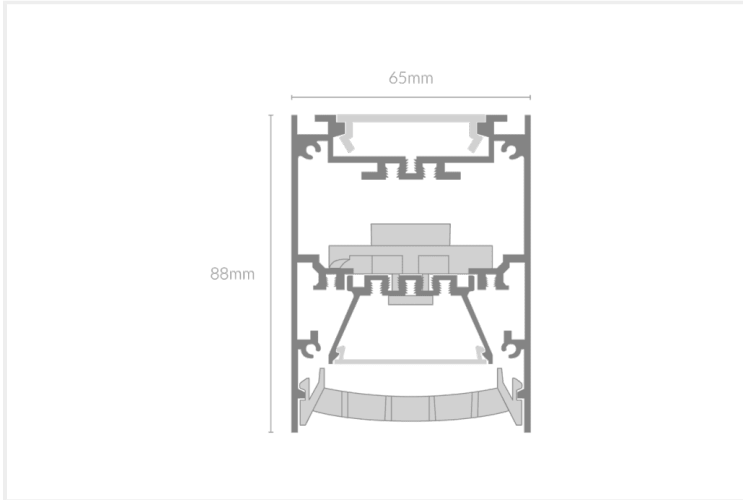

FEYZ HONEYCOMB DIRECT / INDIRECT 6588

FEYZ.HCUD6588.22.BLK..30.72.

Collections, Feyz, Linear Systems

Mounting	Suspended
Wattage	22W
Voltage	240V
Dimensions	(W) 65mm x (H) 88mm
Length	576mm
Finish	Black
CCT	3000K
Beam Angle	72°
Material	Aluminium
Driver	In-built
Diffuser	White Honeycomb
IP Rating	IP40
UGR	<19
Luminous Flux	Up 110lm/W, Down 95lm/W
CRI	>92+
Colour Deviation	<3 SDCM
Lifetime	50,000 hours
Warranty	5 years
Luminaires Type	Linear Systems - Luminaires