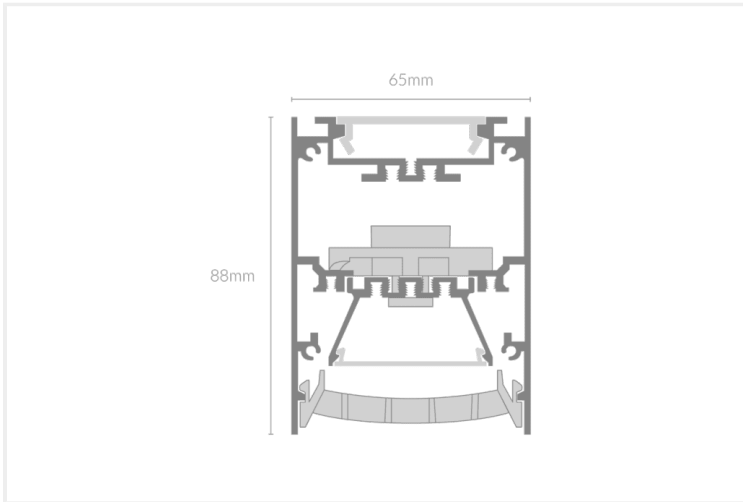

FEYZ HONEYCOMB DIRECT / INDIRECT 6588

FEYZ.HCUD6588.22.BLK..40.72.

Collections, Feyz, Linear Systems

Mounting	Suspended
Wattage	22W
Voltage	240V
Dimensions	(W) 65mm x (H) 88mm
Length	576mm
Finish	Black
CCT	4000K
Beam Angle	72°
Material	Aluminium
Driver	In-built
Diffuser	Black Honeycomb
IP Rating	IP40
UGR	<19
Luminous Flux	Up 110lm/W, Down 95lm/W
CRI	>83+
Colour Deviation	<3 SDCM
Lifetime	50,000 hours
Warranty	5 years
Luminaires Type	Linear Systems - Luminaires