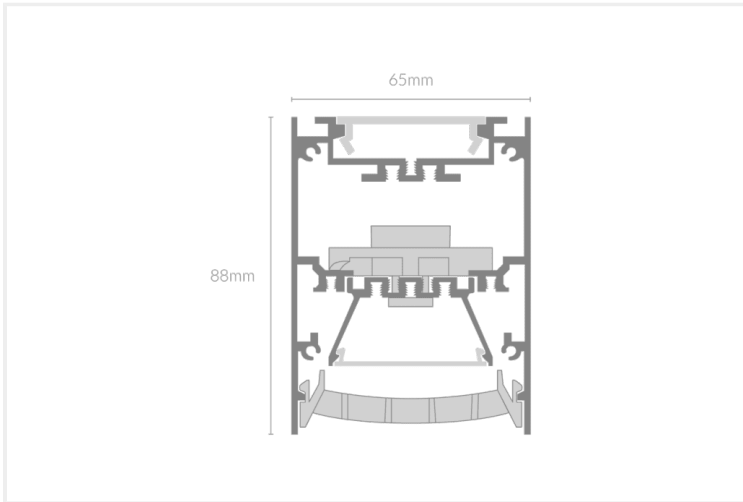

FEYZ HONEYCOMB DIRECT / INDIRECT 6588

FEYZ.HCUD6588.22.BLK..40.72.

Collections, Feyz, Linear Systems

Mounting	Suspended
Wattage	22W
Voltage	240V
Dimensions	(W) 65mm x (H) 88mm
Length	576mm
Finish	Black
CCT	4000K
Beam Angle	72°
Material	Aluminium
Driver	In-built
Diffuser	Black Honeycomb
IP Rating	IP40
UGR	<19
Luminous Flux	Up 110lm/W, Down 95lm/W
CRI	>92+
Colour Deviation	<3 SDCM
Lifetime	50,000 hours
Warranty	5 years
Luminaires Type	Linear Systems - Luminaires