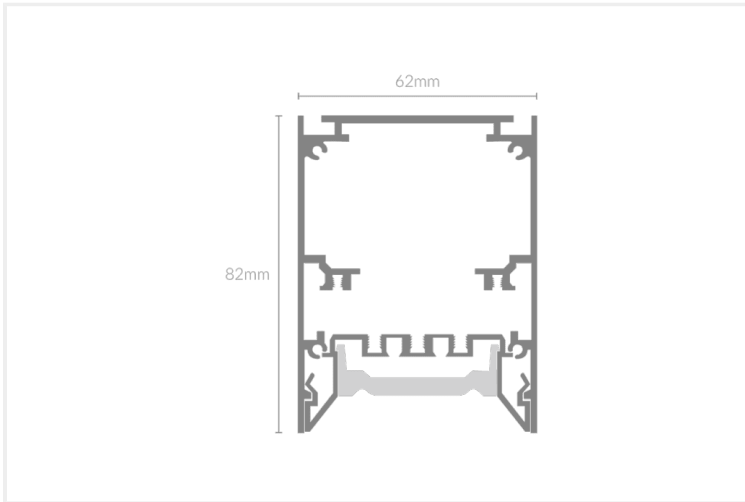

FEYZ LENS 6282 ASSYMETRIC

FEYZ.LN6282ASYM.15.WHT..30.ASM.

Collections, Feyz, Linear Systems

Mounting	Surface
Wattage	15W
Voltage	240V
Dimensions	(W) 62mm x (H) 82mm
Length	576mm
Finish	White
CCT	3000K
Beam Angle	Asymmetric
Material	Aluminium
Diffuser	Lense
IP Rating	IP40
UGR	<19
Luminous Flux	110lm/W
CRI	>83+
Colour Deviation	<3 SDCM
Lifetime	50,000 hours
Warranty	5 years
Luminaires Type	Linear Systems - Luminaires
Driver	In-built