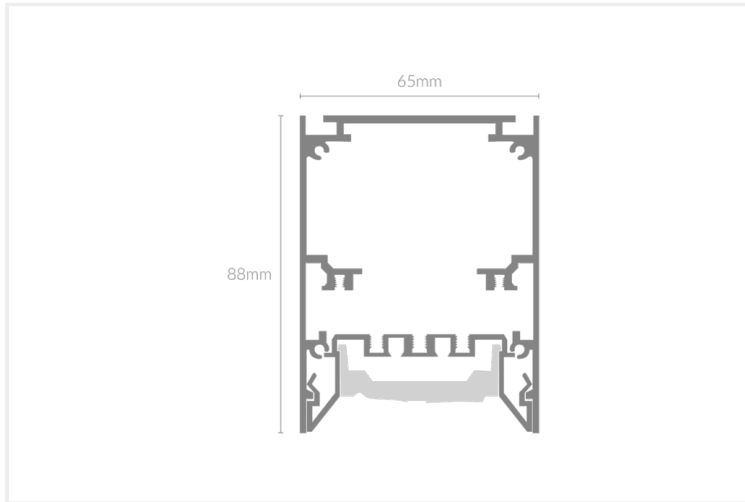

FEYZ LENS 6588 60°

FEYZ.LN658860.22.WHT..40.60.

Collections, Feyz, Linear Systems

Mounting	Surface
Wattage	22W
Voltage	240V
Dimensions	(W) 65mm x (H) 88mm
Length	856mm
Finish	White
CCT	4000K
Beam Angle	60°
Material	Aluminium
Diffuser	Lense
IP Rating	IP40
UGR	<19
Luminous Flux	110lm/W
CRI	>92+
Colour Deviation	<3 SDCM
Lifetime	50,000 hours
Warranty	5 years
Luminaires Type	Linear Systems - Luminaires
Driver	In-built